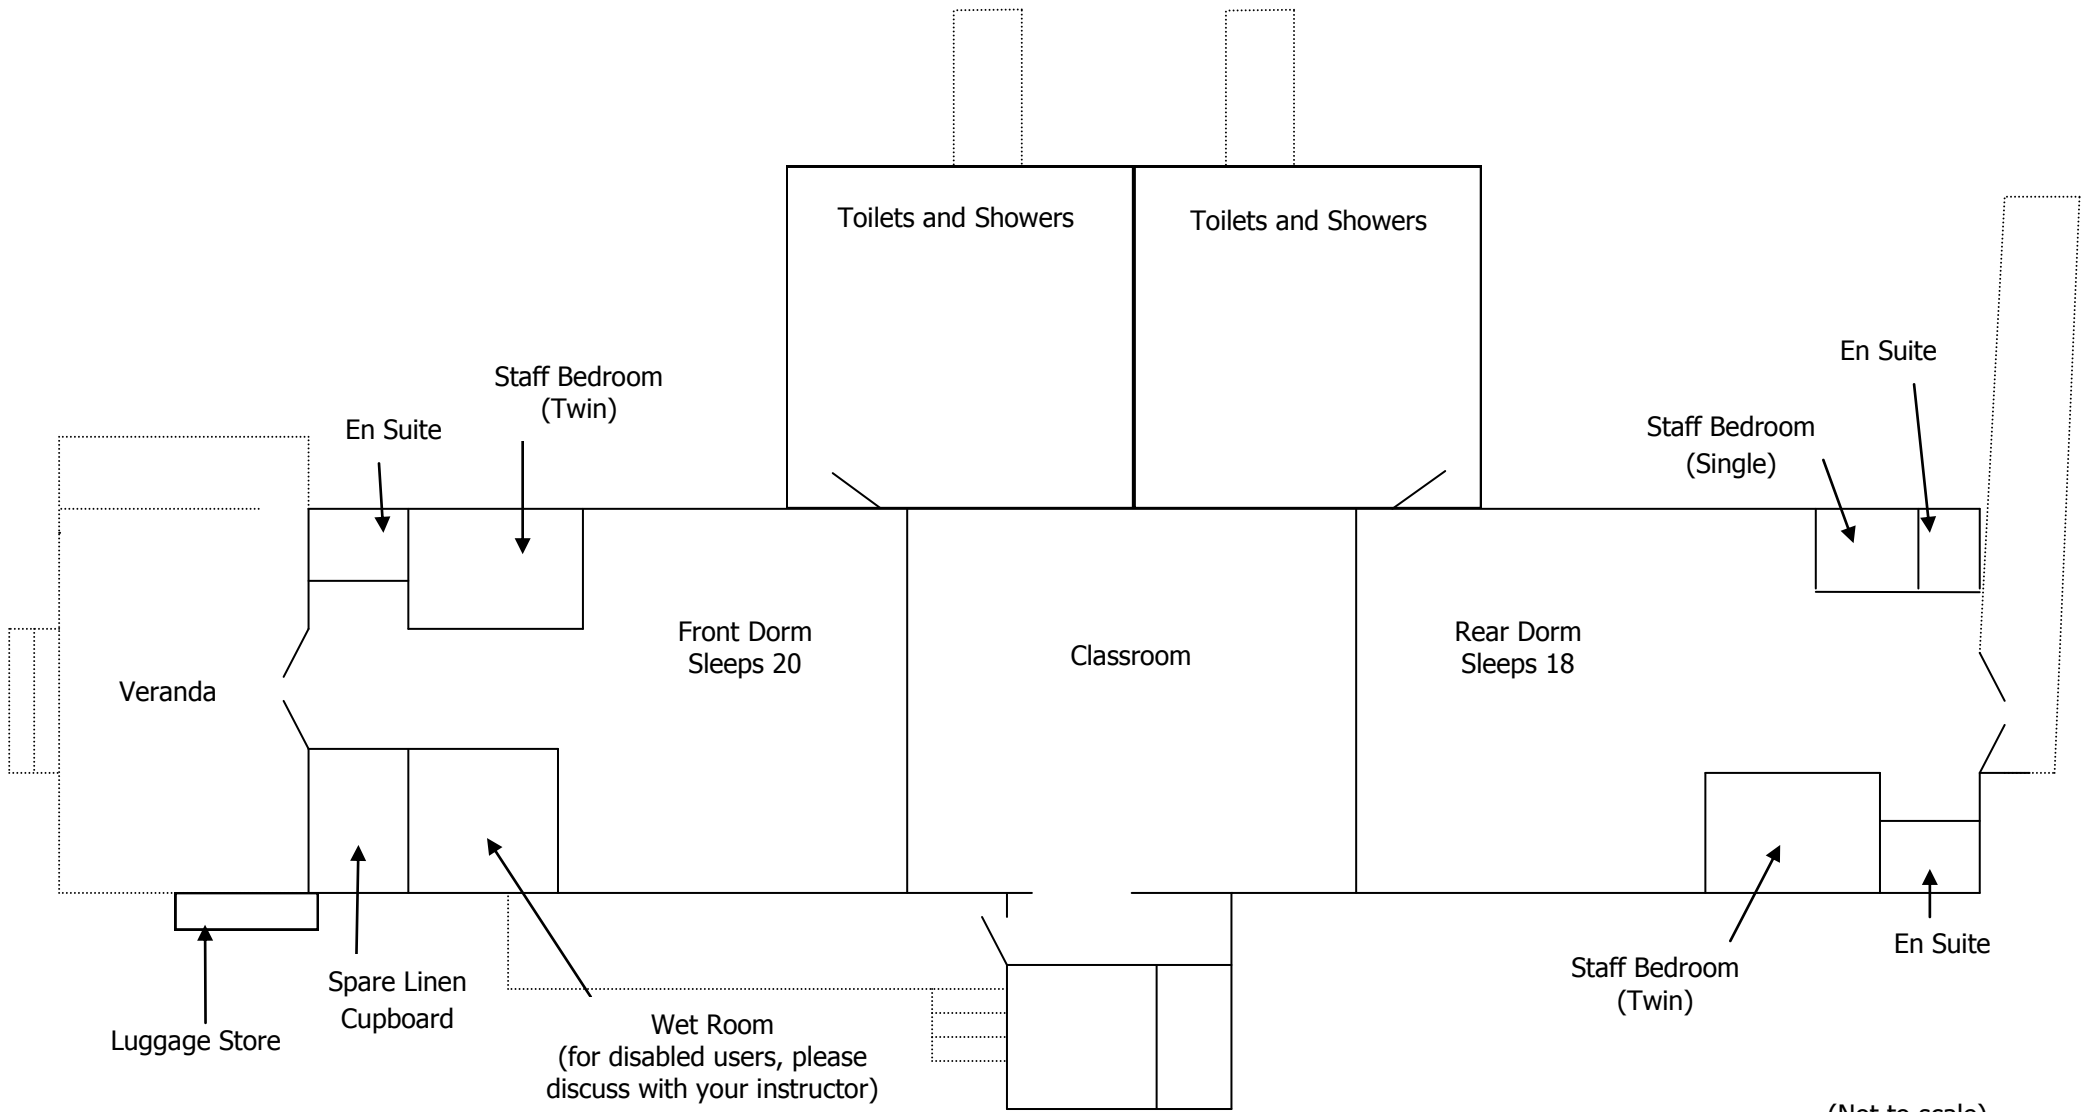

ABINGER

Sleeps 18 + 20 + 5

(Not to scale)