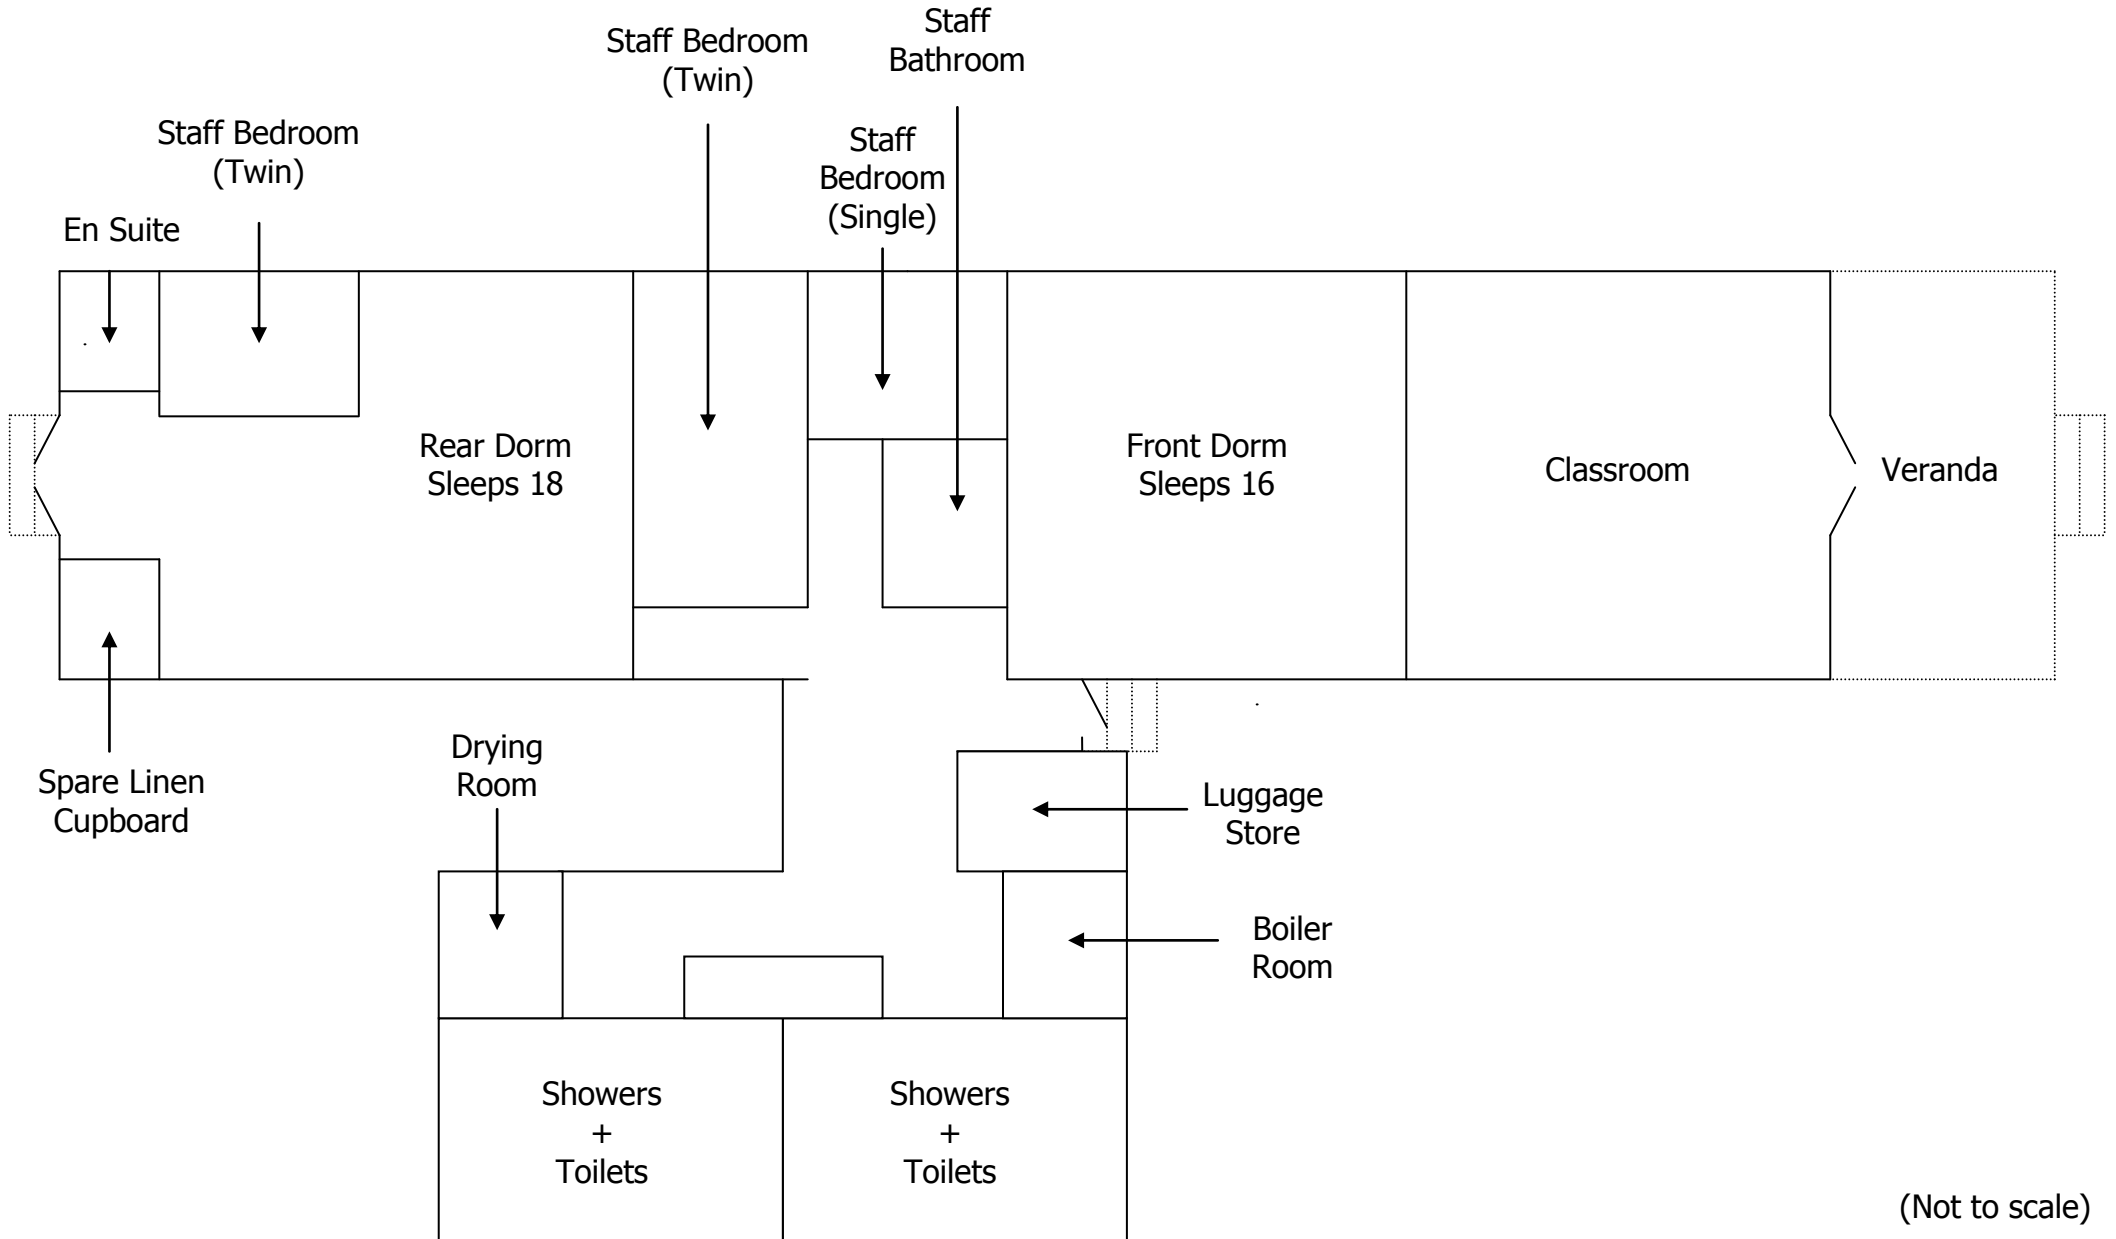

RUDGWICK

Sleeps 18 + 16 + 5

(Not to scale)