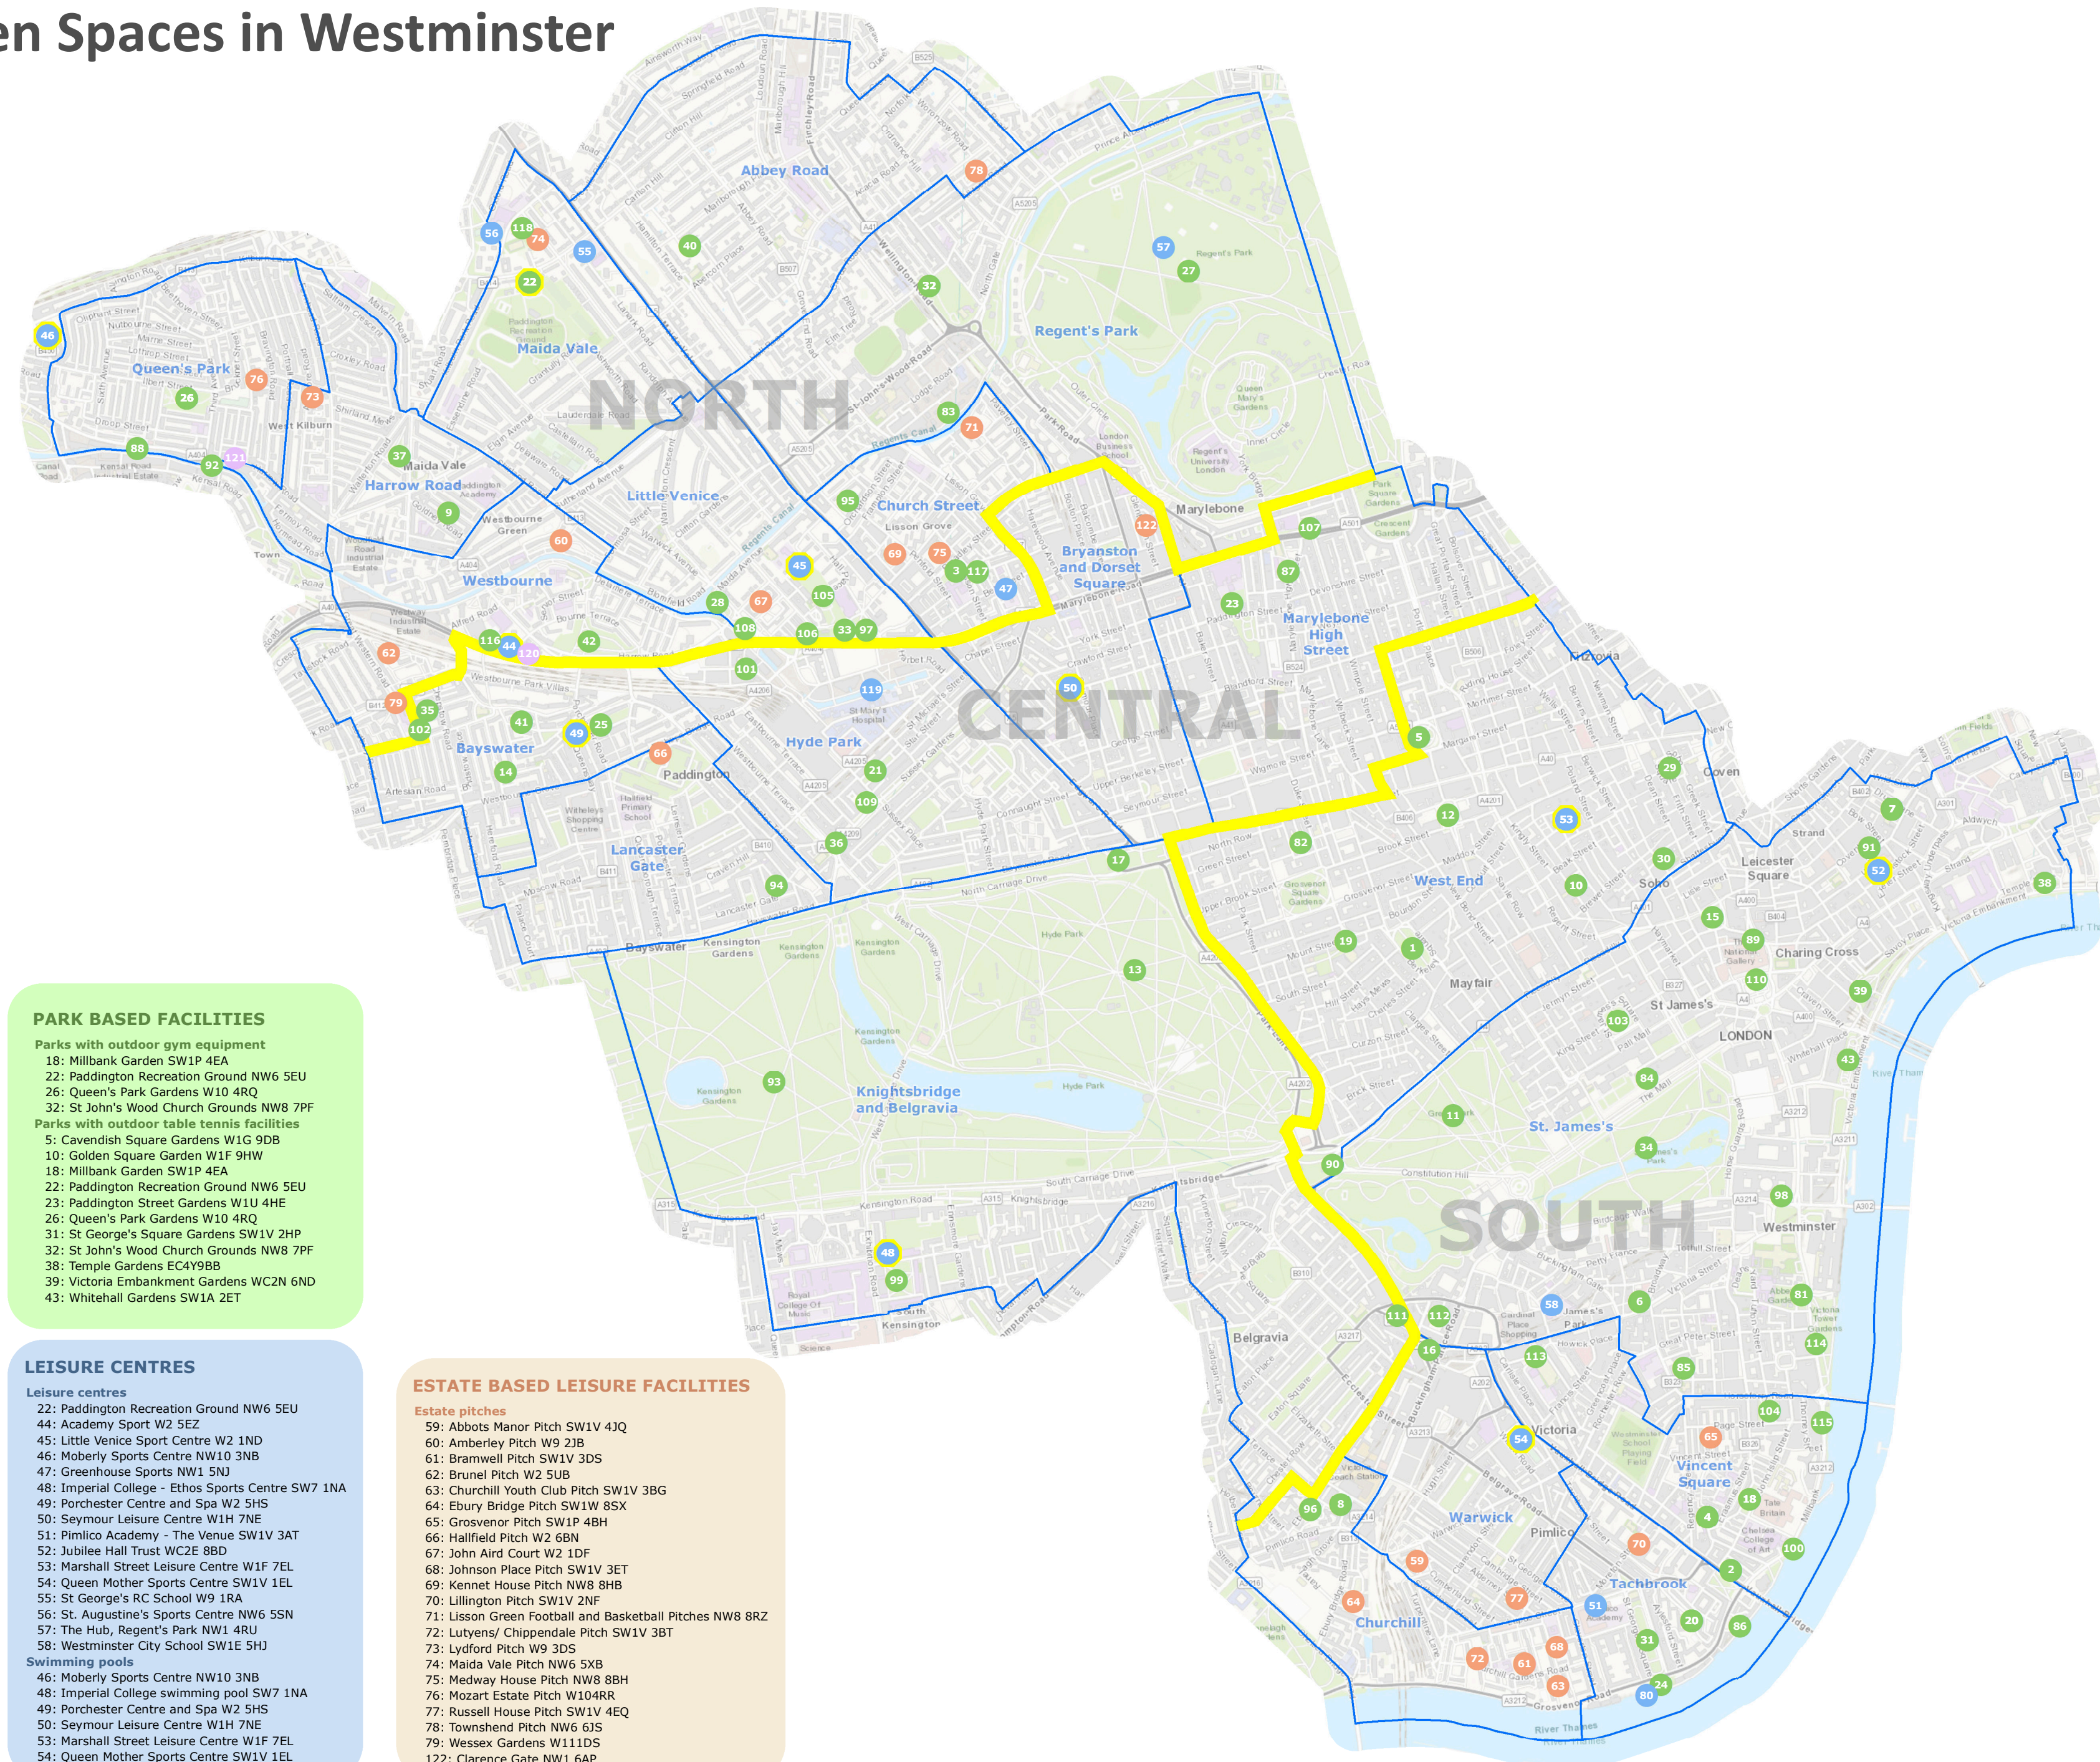

Sports, Leisure and Open Spaces in Westminster

PARK BASED FACILITIES

- Parks and open spaces**
- Berkeley Square Gardens W1J 6EB
 - Bessborough Gardens SW1V 2JQ
 - Broadley Street Gardens NW8 8BN
 - Cavendish Square Gardens W1G 9DB
 - Christchurch Gardens SW1H 0AY
 - Ebury Square Gardens
 - Golden Square Graden W1F 9HW
 - Hanover Square Garden W1S 1HP
 - Kildare Gardens W2 5JS
 - Leicester Square WC2H7LE
 - Lower / Upper Grosvenor Gardens SW1W 0QP
 - Marble Arch Green Areas W1H 7AP
 - Millbank Garden SW1P 4EA
 - Mount Street Garden W1K 3AH
 - Norfolk Square Garden W2 1RU
 - Pimlico Gardens SW1V3QY
 - Rembrandt Gardens W9 2PT
 - Soho Square Garden W1D 3QH
 - St Anne's Churchyard W1F 0UN
 - St George's Square Gardens SW1V 2HP
 - St Mary's Churchyard W21LG
 - Sussex Gardens W2 3UA
 - Victoria Embankment Gardens WC2N 6ND
 - Westbourne Gardens W2 5PB
 - Abington Street Gardens SW1P 3JY
 - Brownhart Gardens W1K 5BQ
 - Canal Walk NW8 7JA
 - Carlton Gardens George 6th Statue SW1Y 5AA
 - Channel Four Community Gardens SW1P 2TX
 - Crown Reach SW1V 3JU
 - Garden of Rest Marylebone W1U 5JE
 - Harrow Road Open Space W10 4RH
 - Irving Gardens WC2N 5DN
 - Hyde Park Corner W1J 9DZ
 - Inigo Jones Garden WC2E 8RF
 - Kensal Wharf Open Space W10 4RE
 - Kensington Gardens W8 4PU
 - Lancaster Gate W2 3QE
 - Orange Park NW8 8NH
 - Orange Square SW1W 9JT
 - Paddington Green W2 1NB
 - Parliament Square SW1A 2HQ
 - Princes Garden SW7 2PG
 - Riverside Walk Gardens SW1V 3JN
 - Sheldon Square Paddington Central W2 6DL
 - Shrewsbury Road Open Space W2 5LJ
 - St James's Square SW1Y 4JH
 - St John's Gardens Horseferry Road SW1P 4PQ
 - St Mary's Church Grounds W2 1LS
 - St Mary's Square Open Space W2 1SU
 - St Marylebone Parish Church Grounds NW1 4PT
 - Stone Wharf W2 6NB
 - Talbot Square Gardens W2 1TP
 - Trafalgar Square WC2N 5DS
 - Upper Grosvenor Gardens SW1W 0DH
 - Victoria Square SW1W 0RA
 - Victoria Street Westminster Cathedral Piazza SW1P 1QH
 - Victoria Tower Gardens North SW1P 3JH
 - Victoria Tower Gardens South SW1P 2AW
 - Westminster Academy Community Sports Centre Skate Park and Ballcourt W2 5EU
 - Lisson Street Community Gardens NW1 6SY
 - Randolph Gardens NW6 5XB
- Parks with Playgrounds**
- Causton Street Playground SW1P 4AU
 - Drury Lane Garden WC2B 5SQ
 - Edbrooke Road W9 2DE
 - New Trinity Mews Multi-Use Games Area SW1P 4AT
 - Paddington Recreation Ground NW6 5EU
 - Paddington Street Gardens W1U 4HE
 - Porchester Square Gardens W2 6AL
 - Queen's Park Gardens W10 4RQ
 - St John's Wood Church Grounds NW8 7PF
 - St Stephens Gardens W2 5RY
 - Tamplin Mews Open Space W9 3LR
 - Violet Hill Gardens NW8 9AT
 - Westbourne Green Open Space W2 5TQ
- Royal parks**
- Green Park W1V 9HA
 - Hyde Park / Kensington Gardens W2 2UH
 - Regents Park NW1 4RU
 - St. James Park SW1A 1AA
- Parks with basketball courts**
- Causton Street Playground SW1P 4AU
 - Drury Lane Garden WC2B 5SQ
 - New Trinity Mews Multi-Use Games Area SW1P 4AT
 - Paddington Recreation Ground NW6 5EU
 - Queen's Park Gardens W10 4RQ
- Parks with football pitches**
- Causton Street Playground SW1P 4AU
 - Drury Lane Garden WC2B 5SQ
 - New Trinity Mews Multi-Use Games Area SW1P 4AT
 - Paddington Recreation Ground NW6 5EU
 - Queen's Park Gardens W10 4RQ